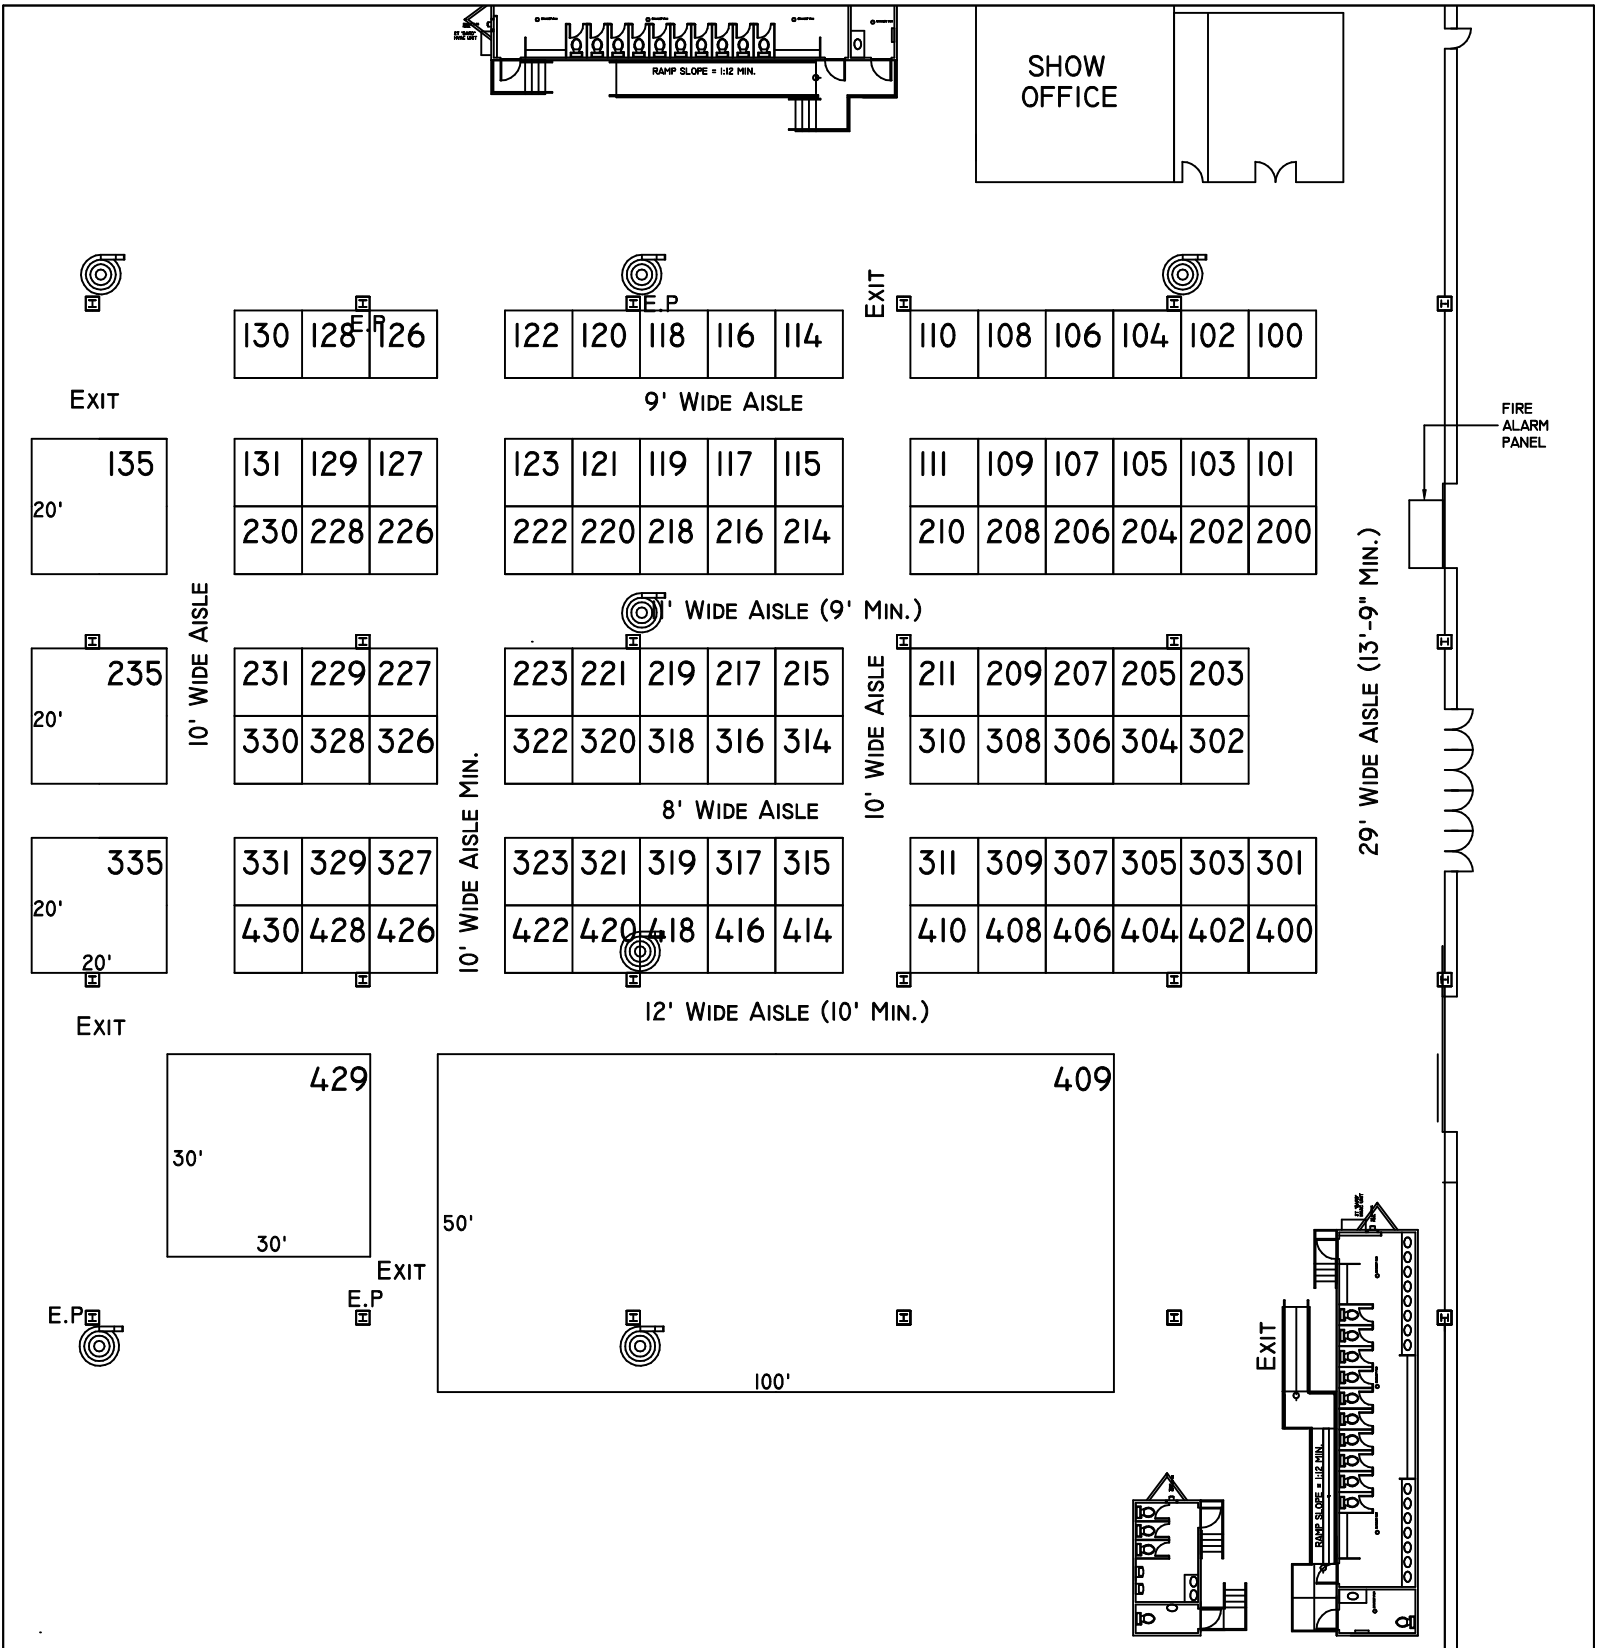

SOUTHERN ONTARIO LIQUIDATION OUTLET & SUPER SALE MARCH 30-APRIL 1ST, CAREPORT CENTRE

DATE OF FLOORPLAN: 20TH JAN., 2012.
No. of 10'x10' EQUIVALENT BOOTHS: 167.